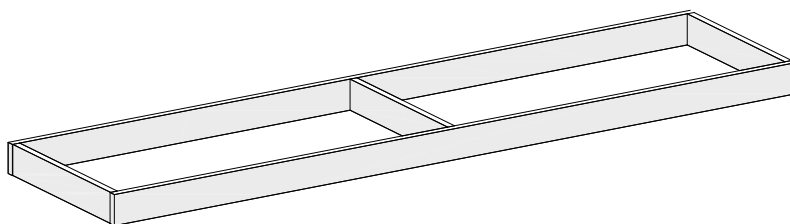

GRID Additional Product & Price Guide, New 2018 components

Plinth, 1x1

H x D x W: 6.5 x 40 x 40 cm
Weight: 1.3 kg
Material: Lacquered MDF
Colours: Black (RAL 9011), White (RAL 9016)

Black	PL1.1.MB	€ 144
White	PL1.1.MW	€ 144

Plinth, 1x2

H x D x W: 6.5 x 40 x 80 cm
Weight: 2.5 kg
Material: Lacquered MDF
Colours: Black (RAL 9011), White (RAL 9016)

Black	PL1.2.MB	€ 166
White	PL1.2.MW	€ 166

Plinth, 1x3

H x D x W: 6.5 x 40 x 120 cm
Weight: 3.8 kg
Material: Lacquered MDF
Colours: Black (RAL 9011), White (RAL 9016)

Black	PL1.3.MB	€ 216
White	PL1.3.MW	€ 216

Plinth, 1x4

H x D x W: 6.5 x 40 x 160 cm
Weight: 5 kg
Material: Lacquered MDF
Colours: Black (RAL 9011), White (RAL 9016)

Black	PL1.4.MB	€ 226
White	PL1.4.MW	€ 226

Plinths are mounted under a Top/Base/Panel.
Top/Base/Panel must be ordered separately.

GRID Additional Product & Price Guide, New 2018 components

Top box, 1x1

H x D x W: 16.2 x 40 x 40 cm
Weight: 3.3 kg
Material: Lacquered MDF or Veneer
Colours: Black (RAL 9011), White (RAL 9016)
Veneer: Oak