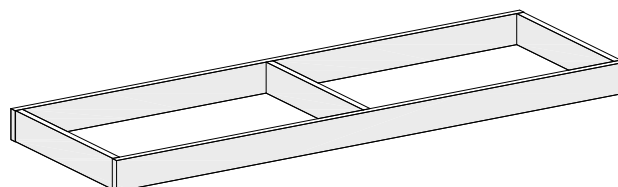

GRID Additional Product & Price Guide, New 2018 components

Plinth, 1x1

H x D x W: 6.5 x 40 x 40 cm
Weight: 1.3 kg
Material: Lacquered MDF
Colours: Black (RAL 9011), White (RAL 9016)

Black	PL1.1.MB	€ 144
White	PL1.1.MW	€ 144

Plinth, 1x2

H x D x W: 6.5 x 40 x 80 cm
Weight: 2.5 kg
Material: Lacquered MDF
Colours: Black (RAL 9011), White (RAL 9016)

Black	PL1.2.MB	€ 166
White	PL1.2.MW	€ 166

Plinth, 1x3

H x D x W: 6.5 x 40 x 120 cm
Weight: 3.8 kg
Material: Lacquered MDF
Colours: Black (RAL 9011), White (RAL 9016)

Black	PL1.3.MB	€ 216
White	PL1.3.MW	€ 216

Plinth, 1x4

H x D x W: 6.5 x 40 x 160 cm
Weight: 5 kg
Material: Lacquered MDF
Colours: Black (RAL 9011), White (RAL 9016)

Black	PL1.4.MB	€ 226
White	PL1.4.MW	€ 226

Plinths are mounted under a Top/Base/Panel.
Top/Base/Panel must be ordered separately.

GRID Additional Product & Price Guide, New 2018 components

Top box, 1x1

H x D x W: 16.2 x 40 x 40 cm
Weight: 3.3 kg
Material: Lacquered MDF or Veneer
Colours: Black (RAL 9011), White (RAL 9016)
Veneer: Oak