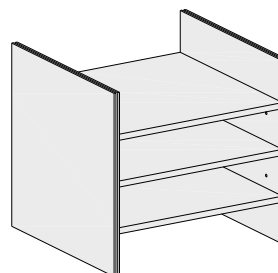

Plinths are mounted under a Top/Base/Panel.
Top/Base/Panel must be ordered separately.

GRID Additional Product & Price Guide, New 2018 components

Top box, 1x1

H x D x W: 16.2 x 40 x 40 cm
Weight: 3.3 kg
Material: Lacquered MDF or Veneer
Colours: Black (RAL 9011), White (RAL 9016)
Veneer: Oak

Black	TB.MB	€ 176
White	TB.MW	€ 176
Oak	TB.MO	€ 306

Plant box insert

H x D x W: 14.5 x 37.6 x 37.6 cm
Weight: 1 kg
Material: ABS
Colours: Black (RAL 9011), White (RAL 9016)

Black	PBI.B	€ 56
White	PBI.W	€ 56

Magazine Shelf, 1x1

H x D x W: 3.2 x 53 x 40 cm
Weight: 2.1 kg
Material: Lacquered MDF
Colours: Black (RAL 9011), White (RAL 9016)

Black	MS1.1.MB	€ 58
White	MS1.1.MW	€ 58

Attach by sliding them in from the side and fix with 1 screw.

Pigeon Holes, 3 dividers

H x D x W: 37.6 x 37.6 x 37.6 cm
Weight: 6.5 kg
Material: Lacquered MDF or Veneer
Colours: Black (RAL 9011), White (RAL 9016)

Black	PH.3.MB	€ 136
White	PH.3.MW	€ 136

A set with 2 side panels and 3 dividers.
Attach 1, 2 or 3 dividers and mount them horizontally or vertically.